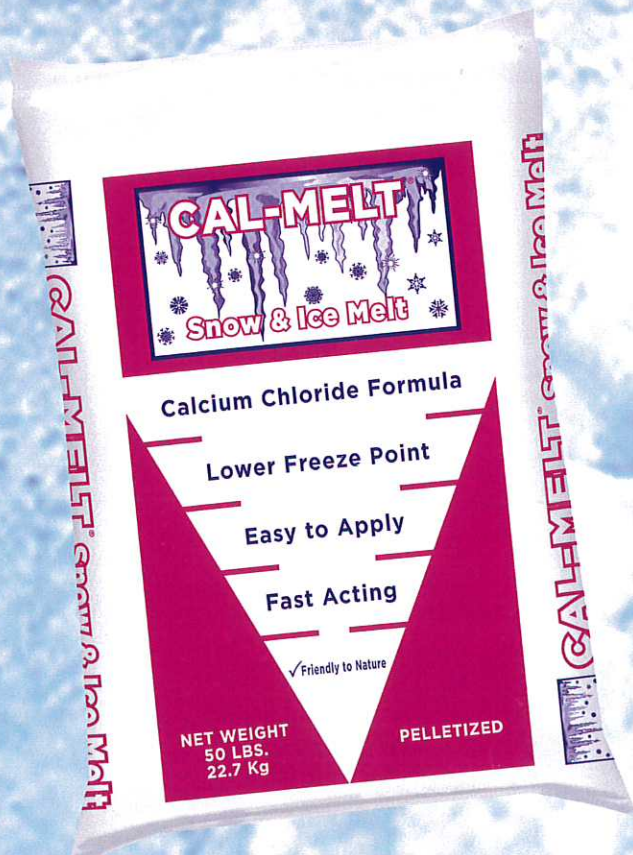

Calcium Chloride Formula

- IDEAL FOR DRIVEWAYS, SIDEWALKS, PORCHES, PATIOS & PARKING LOTS.
- LEAVES NO WHITE RESIDUE.
- WILL NOT HARM LAWNS, TREES OR SHRUBS WHEN USED AS DIRECTED.
- KEEPS YOUR PREMISES SAFE.
- CONTAINS NO DANGEROUS CHEMICALS.
- MELTS SNOW AND ICE...DAY OR NIGHT.
- LESS NEEDED - MELTS FASTER THAN ORDINARY DE-ICERS.
- MELTS SNOW AND ICE COMPLETELY.
- ELIMINATES SLIPPERY ICE CONDITIONS.
- 100% SOLUBLE.